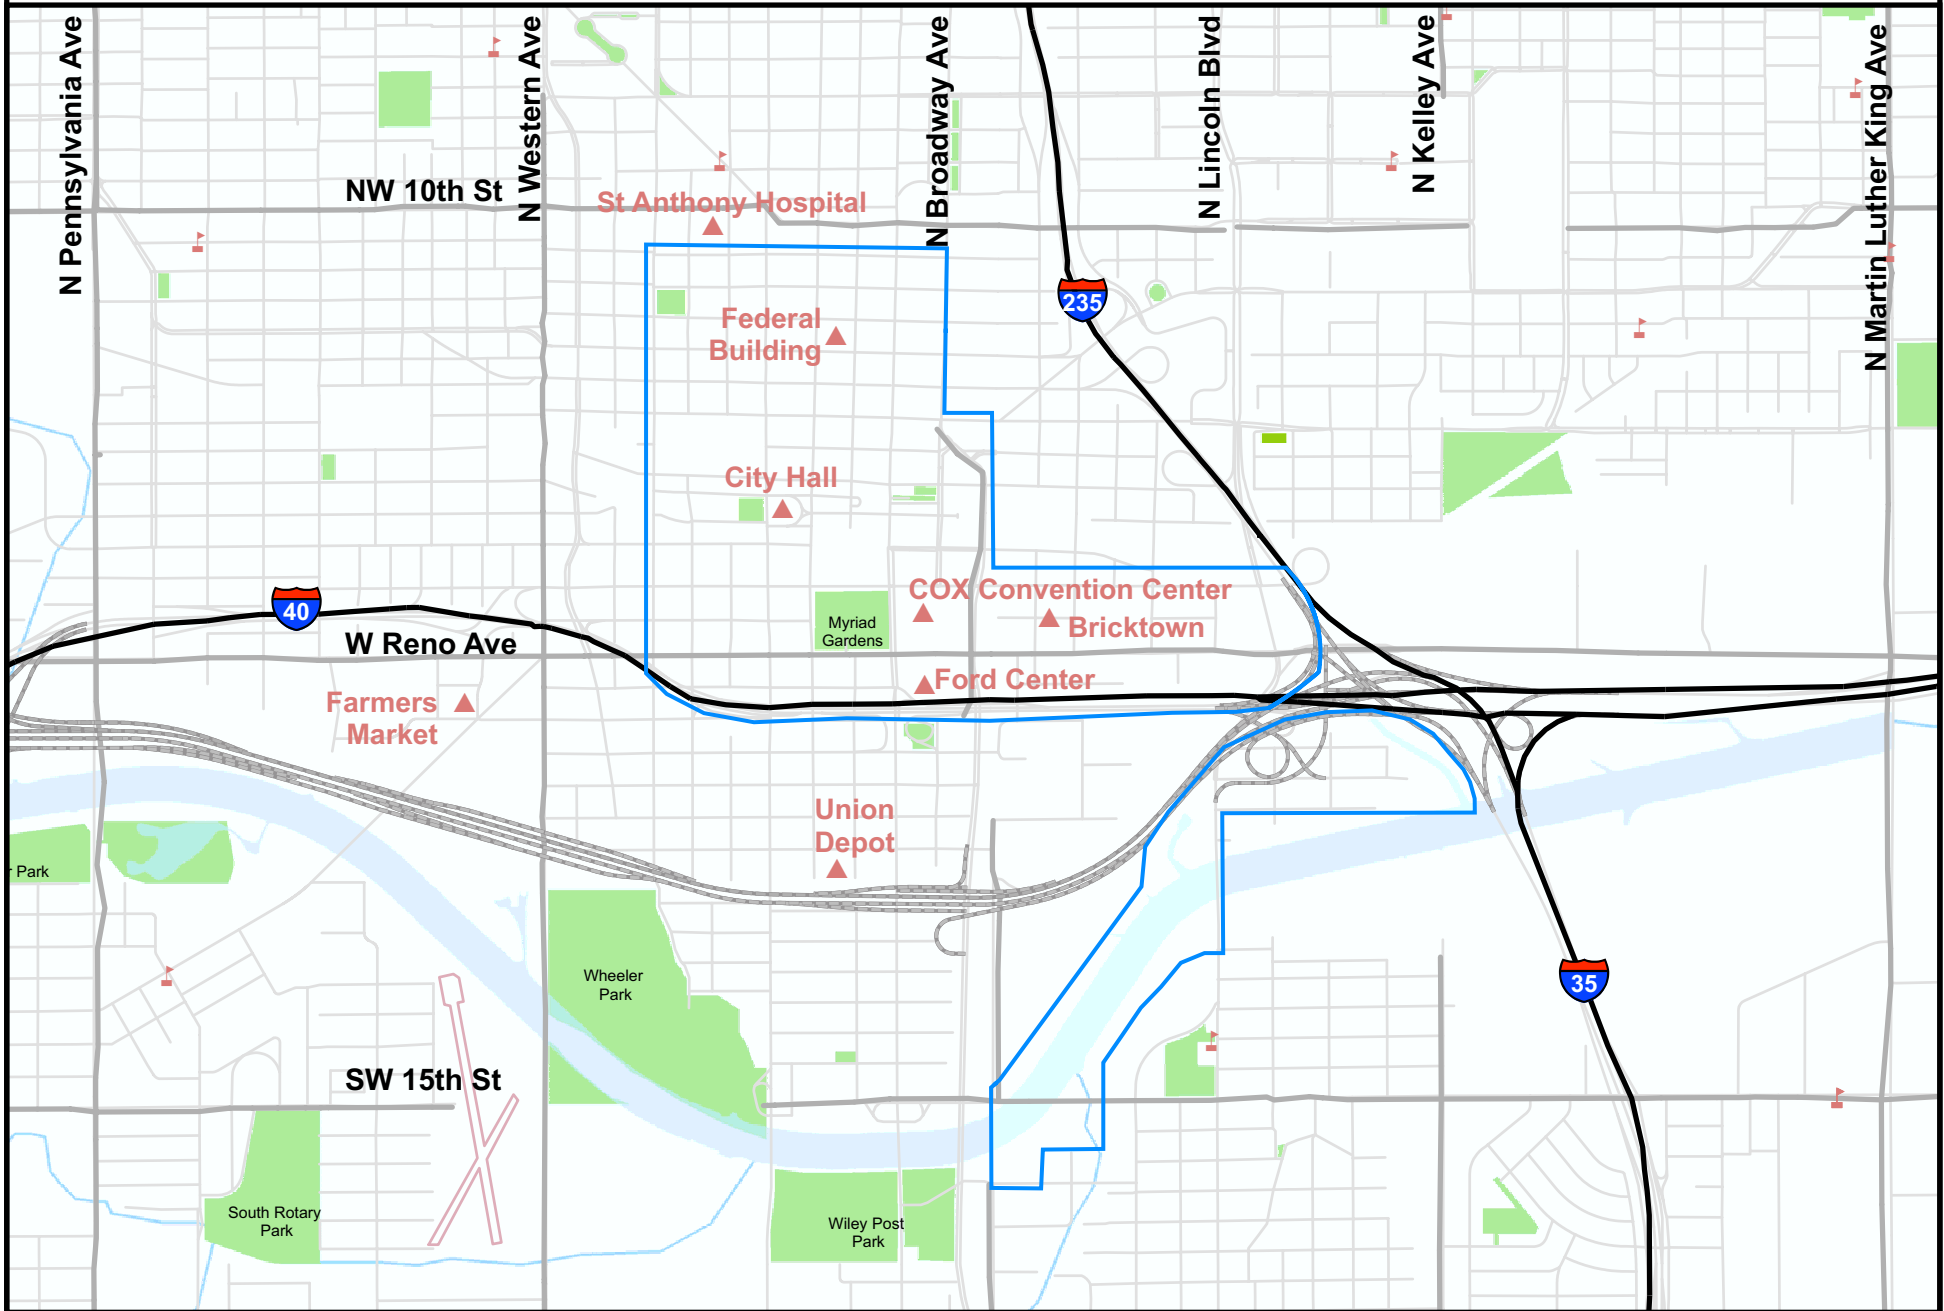

Oklahoma City Potential Wi-Fi Districts

Assoc. of Central OK Governments
21 E Main St, Suite 100
Oklahoma City, OK 73104-2405
(405) 234-2264
FAX (405) 234-2200
www.acogok.org

Potential Wi-Fi Districts

Golf Course
Open Space; Parkland
Schools

Airports
2004 Highways and Interstates
Future I-40

Section Line Roads
Streets
Rivers